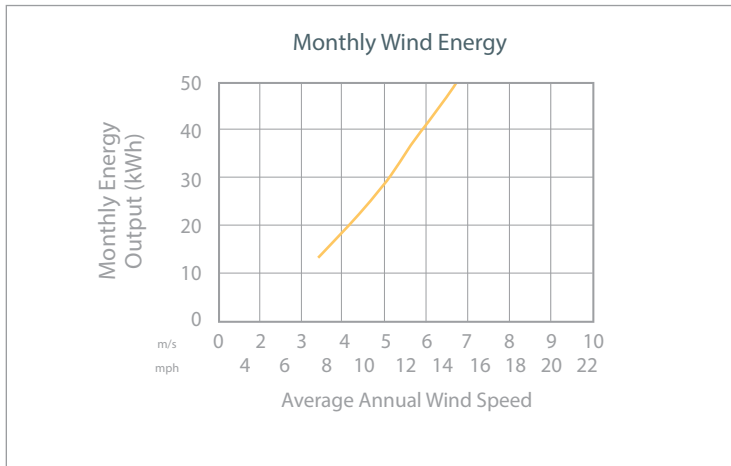

AIR 40

aiR 40

FIVE-YEAR LIMITED WARRANTY

Technical Specifications

Energy	Approx. 40 kWh/mo at 5.8 m/s (13 mph)¹
Swept Area	1.07 m² (11.5 ft²)
Rotor Diameter	1.17 m (46 in)
Weight	5.9 kg (13 lb)
Shipping Dimensions	686 x 318 x 229 mm (27 x 12.5 x 9 in) 7.7 kg (17 lb)
Startup Wind Speed	3.1 m/s (7 mph)
Voltage	12, 24 and 48 VDC
Turbine Controller	Mircoprocessor-based smart controller
Body	Permanent mold cast aluminum
Blades	(3) Injection-molded composite
Alternator	Permanent magnet brushless
Overspeed Protection	Electronic torque control
Survival Wind Speed	49.2 m/s (110 mph)
Mount²	1.5 in schedule 40 pipe 48 mm (1.9 in) outer diameter
Wind Speed Operating Range	3.1-22 m/s (7-49 mph)
Optimum Wind Speed Range	4.5-22 m/s (10-49 mph)

Primus Wind Power, Inc.
938 Quail Street
Lakewood, CO 80215
Tel: (303) 242-5820